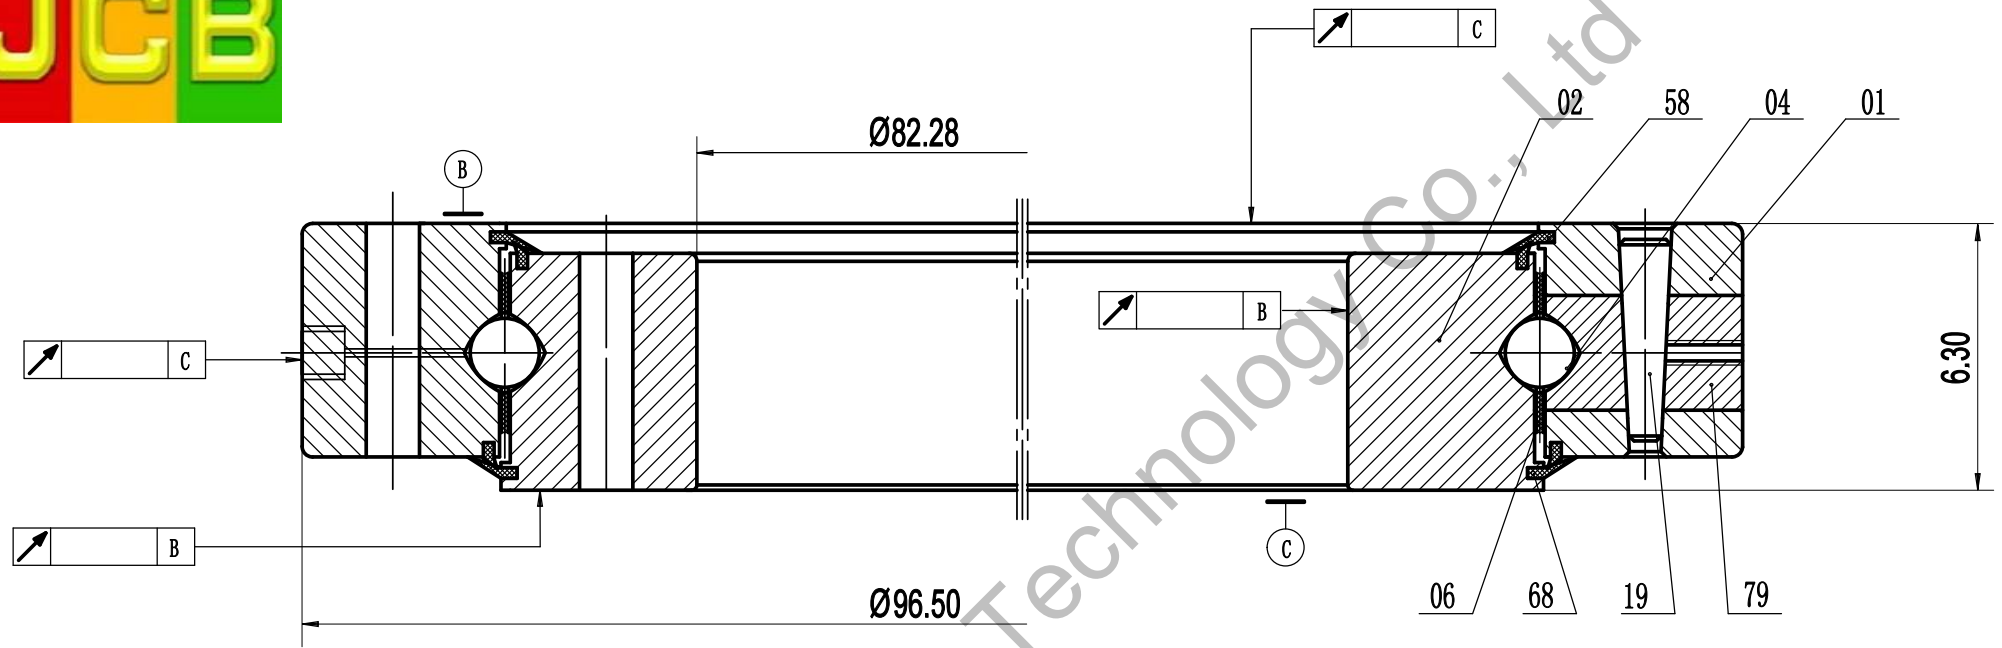

A-A

Remark:

1. Luoyang JCB Bearing Technology Co., Ltd is a technical Inc, specialize in designing and manufacturing slewing ring bearing, we can design and manufacture all kinds of slewing bearing according to client's requirement.
2. This drawing is reference for user, if you need formal drawing, please contact with us sales@jcb-bearing.com, the official drawing will be submitted after order confirmation.

Contact information

Company Address : No.3 Lianmeng road, Luoyang, Henan, China.
 Postal code : 471003
 Phone : 86-379-68611678 Fax : 86-379-68611679
 E-mail: sales@jcb-bearing.com
 Reserved E-mail: sales@slewing-ring-bearings.com
 Website: www.jcb-bearing.com
 www.slewing-ring-bearings.com

Series 3000	A18-89P1	
	<small>weight (lbs)</small>	
	2623	
	Luoyang JCB Bearing Technology Co., Ltd	